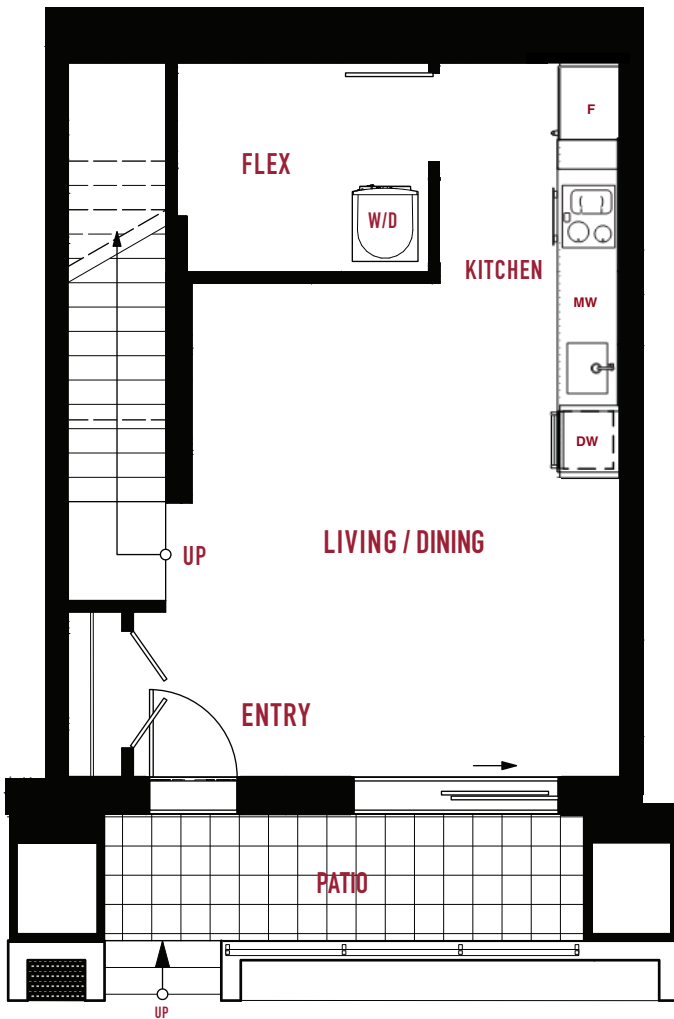

# TWB

# THE Grant

TWO BEDROOM + FLEX | TWO BATHROOM

LIVING 1125 SF  
 EXTERIOR 71 SF  
 TOTAL 1196 SF

MAIN LEVEL

2ND LEVEL

LEVEL 1