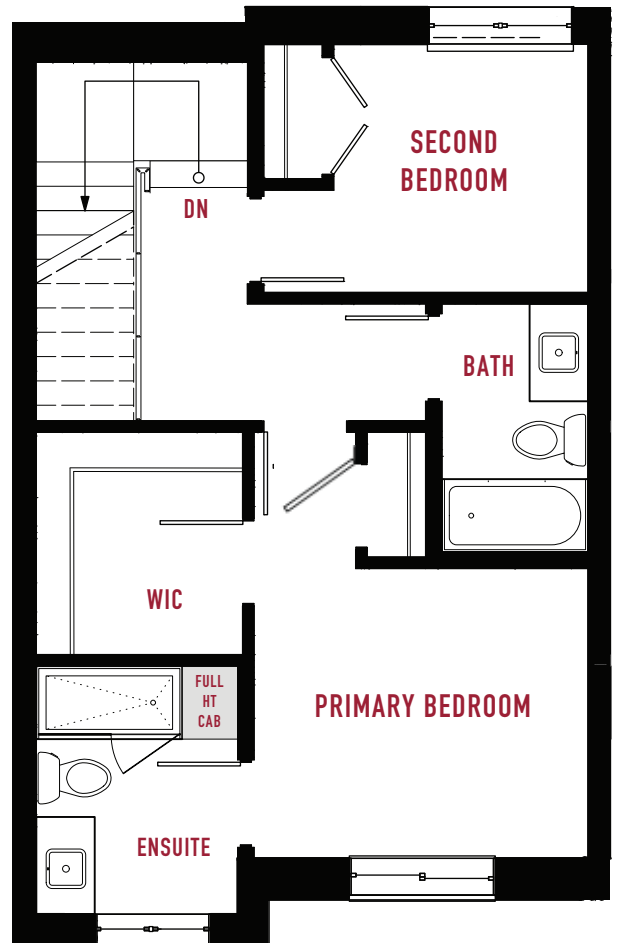

# TWB

# THE Grant

TWO BEDROOM + FLEX | TWO BATHROOM

LIVING 1125 SF  
 EXTERIOR 71 SF  
 TOTAL 1196 SF

MAIN LEVEL

2ND LEVEL

LEVEL 1