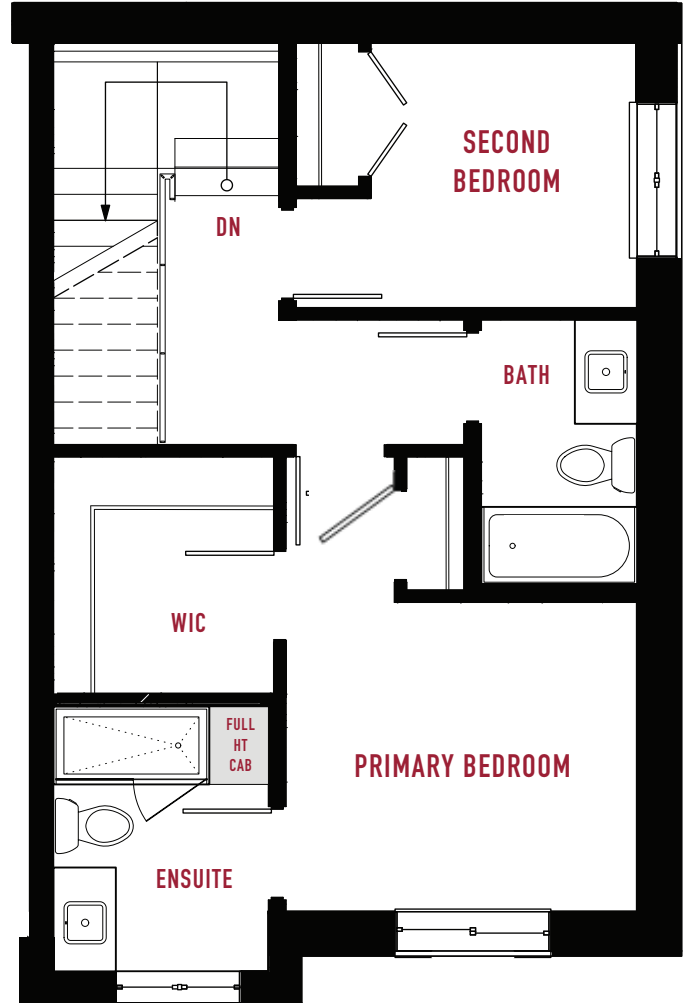

THC

THE Grant

TWO BEDROOM + FLEX | TWO BATHROOM

LIVING 1186 SF
 EXTERIOR 78 SF
 TOTAL 1264 SF

MAIN LEVEL

2ND LEVEL

LEVEL 1