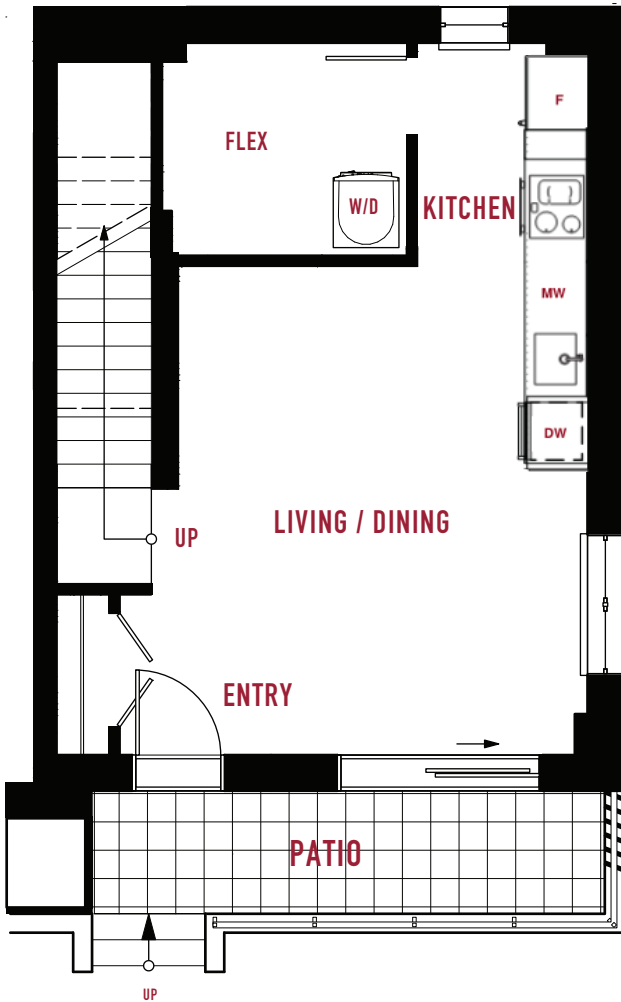

THC

THE Grant

TWO BEDROOM + FLEX | TWO BATHROOM

LIVING 1186 SF
 EXTERIOR 78 SF
 TOTAL 1264 SF

MAIN LEVEL

2ND LEVEL

LEVEL 1